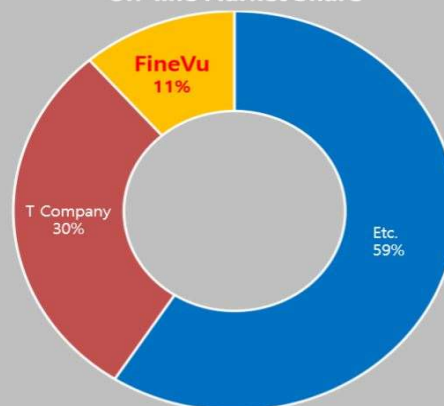

Korea Leading Dash Cam Brand 

FINEVU

Market Share **No.1 Brand** in Korea (Dash Cam/On-Line)

On-line Market Share

Off-line Market Share

2.5 year Warranty