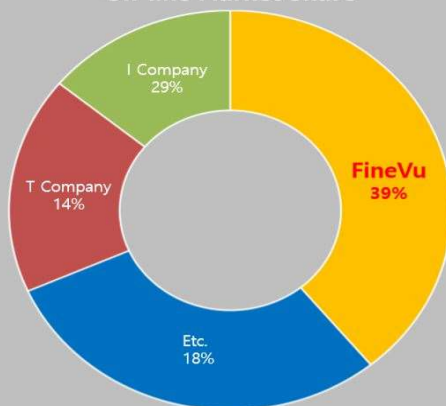

**Gold Coast
Car Electricals
& Mechanical**

FINE VU
FINE DIGITAL

*(F/R) : Front & Rear 2 Channel Dash Cams

**ADAS : Advanced Driver Alert System

As Road Safety Warning System (LDWS / FCWS / FVDW)

Alert for Urban/High Speed Forward Collision & Front Vehicle Departure

Description	Front 1CH	*(F/R) 2CH
LX2000 32G 3.5" Touch Screen	$ 345.00	$ 395.00
Auto Electrical Fitting	$ 135.00	$ 175.00
Optional GPS for **ADAS (Additional $55)		
Upgrade 32G to 64G (Additional $40)		
Sub Total (GST Included)	$ 480.00	$ 570.00

Description	Front 1CH	*(F/R) 2CH
LX500 32G 3.5" Touch Screen	$ 295.00	$ 345.00
Auto Electrical Fitting	$ 135.00	$ 175.00
Optional GPS for **ADAS (Additional $55)		
Upgrade 32G to 64G (Additional $40)		
Sub Total (GST Included)	$ 430.00	$ 520.00

Korea Leading Dash Cam Brand

FINEVU

Market Share **No.1 Brand** in Korea (Dash Cam/On-Line)

On-line Market Share